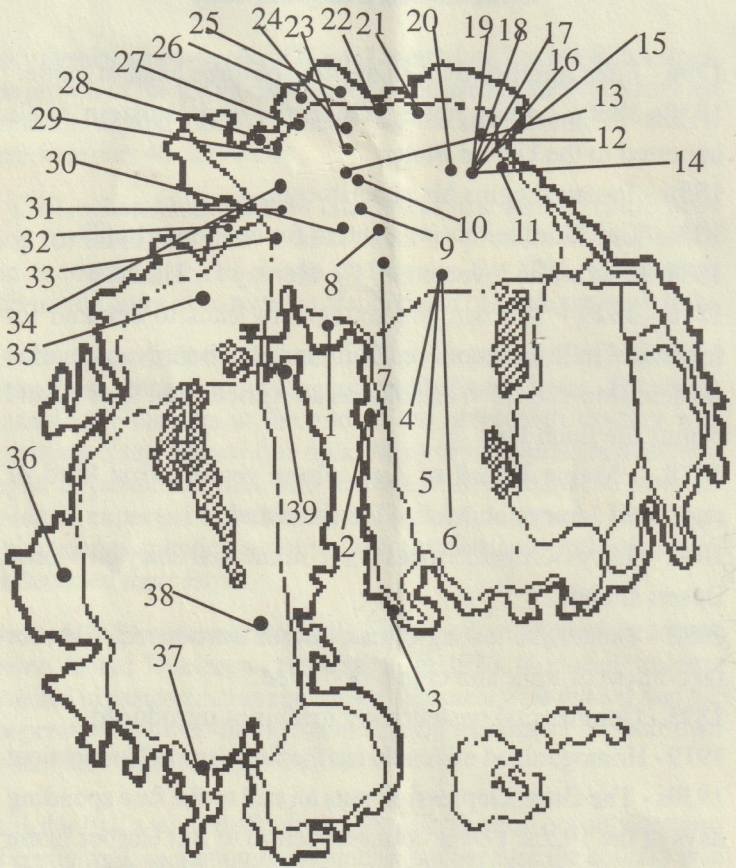

## Location of Former Dairy Farms on Mount Desert Island

- |                                 |                           |
|---------------------------------|---------------------------|
| 1 Bordeaux Dairy                | 21 Hillside Dairy         |
| 2 Mervyn Manring Farm           | 22 Chauncey McFarland     |
| 3 Manson Manchester Farm        | 23 Emery Farm             |
| 4 W. McFarland and Sons         | 24 William DeLaitre       |
| 5 Pearl McFarland               | 25 Thirlstane Ranch       |
| 6 George Newman                 | 26 Howe C. Smith Farm     |
| 7 H. L. Salisbury               | 27 Andrews Farm           |
| 8 Peach Farm                    | 28 Percy Kief Farm        |
| 9 H. C. Russell                 | 29 King Farm              |
| 10 Sargent Farm                 | 30 Paul Russell Farm      |
| 11 Marcus Sweet / Shirley Sweet | 31 King Maple Farm        |
| 12 Henry Sweet / E. T. Hamor    | 32 Watson Lunt            |
| 13 Whitney Farm                 | 33 Thomas Knowles         |
| 14 Clarence Alley               | 34 Gilbert Farm           |
| 15 Hugh Kelly                   | 35 P. S. Richardson Dairy |
| 16 Linscott                     | 36 Lake View Farm         |
| 17 Frazier                      | 37 Herrick Farm           |
| 18 Porter                       | 38 Clark's Dairy          |
| 19 Thirlstane Dairy Plant       | 39 Parker Farm            |
| 20 Fogg Farm                    |                           |